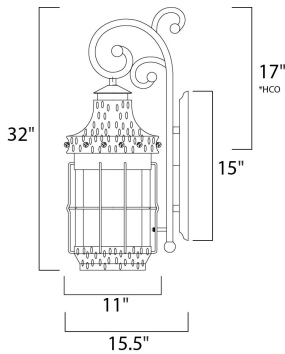

PRODUCT DESCRIPTION

Nantucket is a traditional, early American style collection from Maxim Lighting International in Country Forge finish with Seedy glass.

MEASUREMENTS

DIMENSION : 11" W x 32" H x 15.5" Ext
BACK PLATE : 5.25" W x 15" H x 17" HCO
HANGING WEIGHT : 21.61 lb

LAMPING

INPUT VOLTAGE : 120V
BULB : 4 x 60W Incandescent E12 Candelabra , 240W Total
BULB INCLUDED : (Not Included)
DIMMABLE : Yes

FINISHES OPTION

Country Forge (CF)

GLASS

Seedy CD

MATERIAL

Steel, Glass

RATINGS

cETLus
Wet Location

ADDITIONAL

OPERATING TEMPERATURE:
-20°C (-4°F), 40°C (104°F)

Always consult a qualified electrician before installing any lighting product.